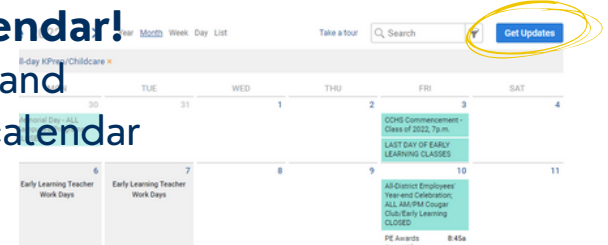

1. Scan campus specific QR code on reverse side of this page. Or go to your campus webpage, scroll down to see upcoming events, and choose "View Full Calendar."

Please note: Puyallup Early Learning Center has multiple calendar options.

2. From this page there are two options. You can view by month or click on "View Full 2022-23 Year" to see the year view.

3. You can also subscribe to the calendar! Click "Get Updates", enter your email, and you'll have the option to sync to your calendar of choice.