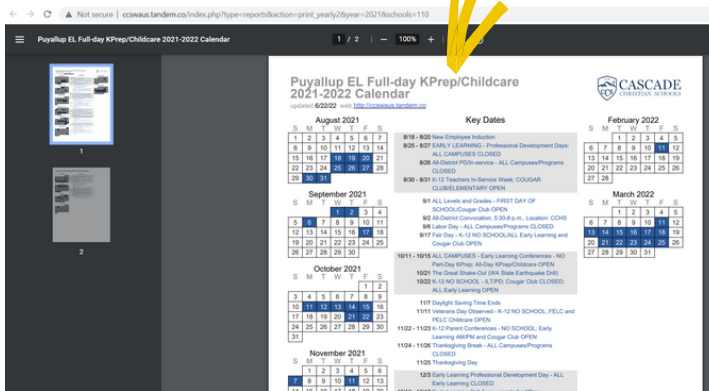

1. Scan campus specific QR code on reverse side of this page. Or go to your campus webpage, scroll down to see upcoming events, and choose "View Full Calendar."

Please note: Puyallup Early Learning Center has multiple calendar options.

2. From this page there are two options. You can view by month or click on "View Full 2022-23 Year" to see the year view.

3. You can also subscribe to the calendar! Click "Get Updates", enter your email, and you'll have the option to sync to your calendar of choice.